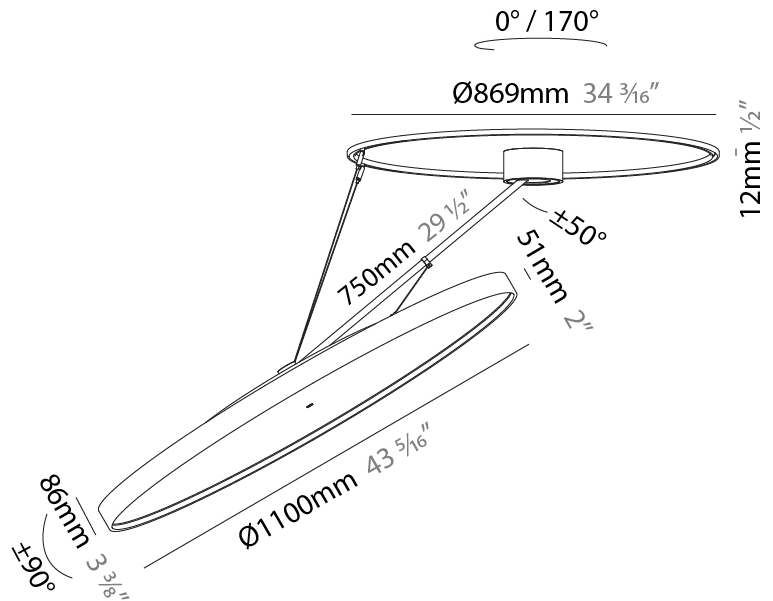

GENERAL

Series: Sign Diva Dancer
Subseries: Sign Diva Dancer Korona
Brand: Prolicht
Division: Architectural
Mounting Type: Suspension
Mounting Location: Ceiling
Subcategory: Pendant

PHYSICAL

Shape: Round
Diameter (mm): 1100
Diameter (in): 43 ⁵/₁₆
Height (mm): 870
Height (in): 34 ¹/₄
Light Distribution: Adjustable / Direct
Weight (kg): 16.1
Weight (lbs): 35.42
Diffuser: PMMA - Opal / Micro-Prism / Sparkling Secret / Vintage Industrial
Fixture Finish: SSR / BKV / CWI / CRY / HAB / UFT / ITA / RUA / FTG / MYG / LOD / PUS / FRO / FUP / KIA / POP / BLS / SPG / MEY / GOH / GUM / CHC / COM / ABZ / JAG / OBR / MOS / ROR
Fixture Material: Extruded Aluminum / Steel

ELECTRICAL

Lamp Type: LED (Zhaga Standard)
Input Wattage (W): 169.4
Total Output Wattage (W): 135
Dimming: Tri-Mode (Non-Dimming and Phase Dimming (120Vac only) and 0-10V Dimming)
Driver Included: Yes
Driver Location: Integrated
Driver Type: Constant Current - Universal
Driver Class: Class 2
Input Voltage (V): 120 - 277
Constant Current (MA): 350

LED

Color Temperature (°K): 2700 / 3000 / 4000
Max. Delivered Lumen (lm): 19520 / 19933 / 20340
CRI: >90 CRI
Lamp Life (hrs): 50000

OPTICAL

Adjustability: Rotational Canopy 170°; Tilting Canopy ±50°; Tilting Head ±90°

RATINGS AND CERTIFICATIONS

Certified By: Certified for North American Standards
IP rating: IP20